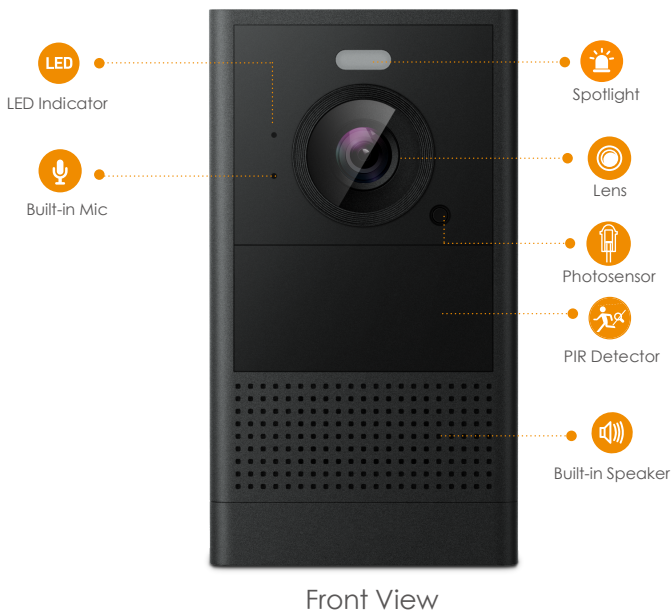

Specifications

Camera

1/2.9" 4 Megapixel Progressive CMOS
4MP (2560 x 1440)
B/W Night Vision: 10m(33ft) Distance
Color Night Vision:5m(16.5ft) Distance
2.8mm Fixed Lens, F2.0
Field of View : 110° (H), 61° (V), 130° (D)

Video&Audio

Video Compression : H.265/H.264
Up to 15fps Frame Rate
16x Digital Zoom
Built-in Mic & Speaker, 110dB Siren
Built-in Spotlight

Notice Management

PIR Detection
Human Detection

Network

Wi-Fi: Dual-band 2.4GHz&5GHz
IEEE802.11b/g/n/ac
Imou App: iOS, Android

Auxiliary Interface

Micro SD Card Slot (up to 128GB)
Built-in Mic & Speaker
Micro USB Power Port
Reset Button

General

Rechargeable Battery Power
Working Environment:-20°C~+50°C (-4°F~122°F),
Less Than 95%RH
Dimention: 109 x 61 x 57mm(4.29 x 2.4x 2.24 inch)
IP65
Weight: 313.7g(0.69lb)
CE, FCC, IC

What's in the box

- 1x Camera
- 1x Quick Start Guide
- 1x Mounting Template
- 1x Mounting Bracket
- 1x Screw and Anchor
- 1x Mounting Plate
- 1x Charging Cable