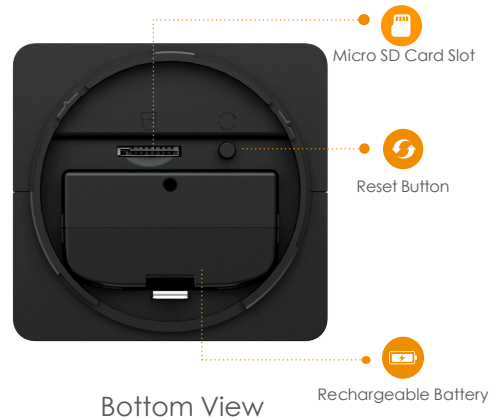

Specifications

Camera

1/2.9" 4 Megapixel Progressive CMOS
4MP (2560 x 1440)
B/W Night Vision: 10m(33ft) Distance
Color Night Vision:5m(16.5ft) Distance
2.8mm Fixed Lens, F2.0
Field of View : 110° (H), 61° (V), 130° (D)

Video&Audio

Video Compression : H.265/H.264
Up to 15fps Frame Rate
16x Digital Zoom
Built-in Mic & Speaker, 110dB Siren
Built-in Spotlight

Notice Management

PIR Detection
Human Detection

Network

Wi-Fi: Dual-band 2.4GHz&5GHz
IEEE802.11b/g/n/ac
Imou App: iOS, Android

Auxiliary Interface

Micro SD Card Slot (up to 128GB)
Built-in Mic & Speaker
Micro USB Power Port
Reset Button

General

Rechargeable Battery Power
Working Environment:-20°C~+50°C (-4°F~122°F),
Less Than 95%RH
Dimention: 109 x 61 x 57mm(4.29 x 2.4x 2.24 inch)
IP65
Weight: 313.7g(0.69lb)
CE, FCC, IC

What's in the box

- 1x Camera
- 1x Quick Start Guide
- 1x Mounting Template
- 1x Mounting Bracket
- 1x Screw and Anchor
- 1x Mounting Plate
- 1x Charging Cable